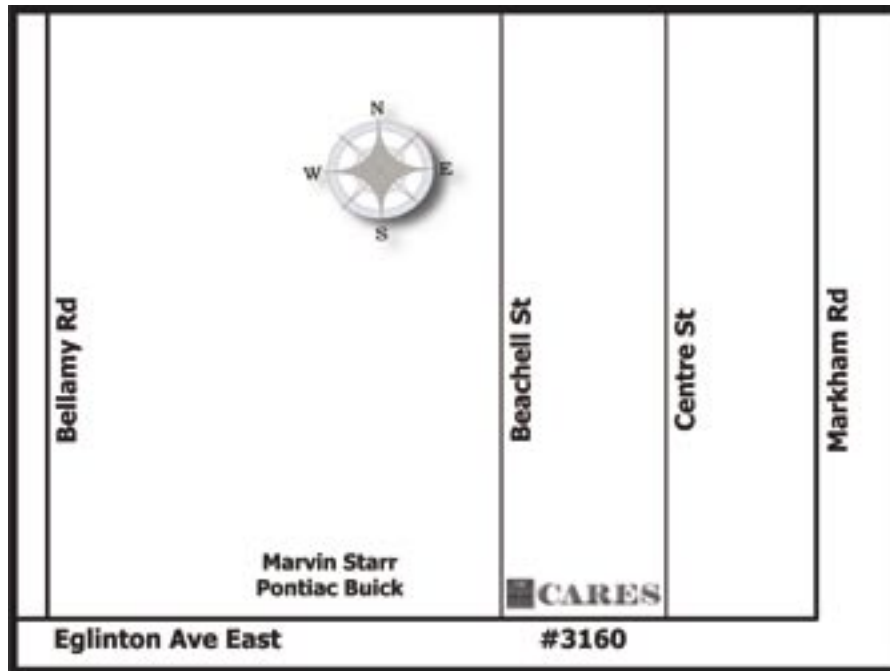

#### **By TTC**

**From Kennedy Subway Station take either the #86 or #116 bus and ask the driver for the Beachell St stop. We're located 15 minutes from Kennedy station.**

#### **By Car**

**We're one and a half blocks West of Markham Rd on the North side of Eglinton Ave. There is lots of FREE Parking right in front of the building.**